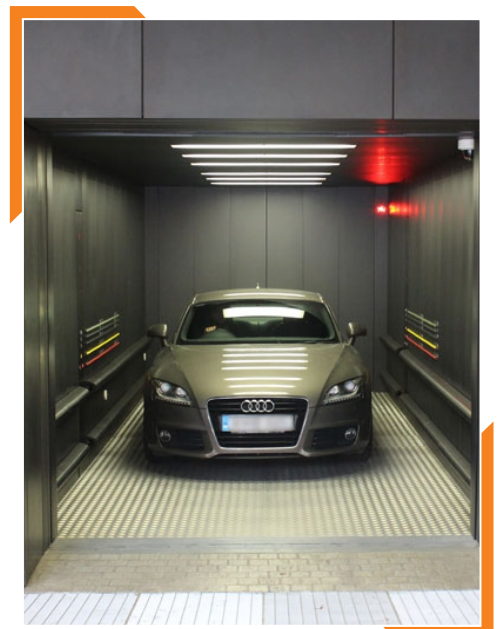

## Capsule Elevator

Maharaja Elevators provide all types of capsule lifts having unique and modern design to provide world experience to the passengers. The architecture is designed in such a manner that it provides an extremely silent operation throughout. It is also very reliable and economical resulting into a very less maintenance cost. The latest close loop microprocessor controller incorporated in the system makes the whole operation very smooth and takes you up and down with ease.

## MRL Elevator

Machine-Room-Less (MRL) elevators are traction elevators that do not have a dedicated machine room (MR) above the elevator shaft. The machine sits in the override space of the elevator and is accessed from the top of the elevator cabinet when maintenance or repairs are required. The control boxes are located in a control room that is adjacent to the elevator shaft on the highest landing and within around 150 feet of the machine. These elevators are designed for low to mid-rise buildings having up to 250 feet of rise.

## Home / Hydraulic Elevator

We also offer a wide range of Home Elevator including Manual and Auto Door, Hydraulic, Gear Less, which are mostly used in bungalows, duplex villas, terrace flats, pent houses and showrooms. Our highly skilled professionals provide most efficient and reliable services for elevator installation & its maintenance.

## Car Elevator

In the modern infrastructure design car parking has been given special attention so that you cars get a safer and better space to stand. Car elevators help to resolve the problem of finding sufficient parking space in the growing busy areas. Keeping this in mind we offer a high quality car elevators, which are safe and reliable. We provide Car Elevators with Manual as well as fully Automatic Power Operated Doors including Heavy Lifts for Floor-to-Floor Transfer of Fork Lifts.